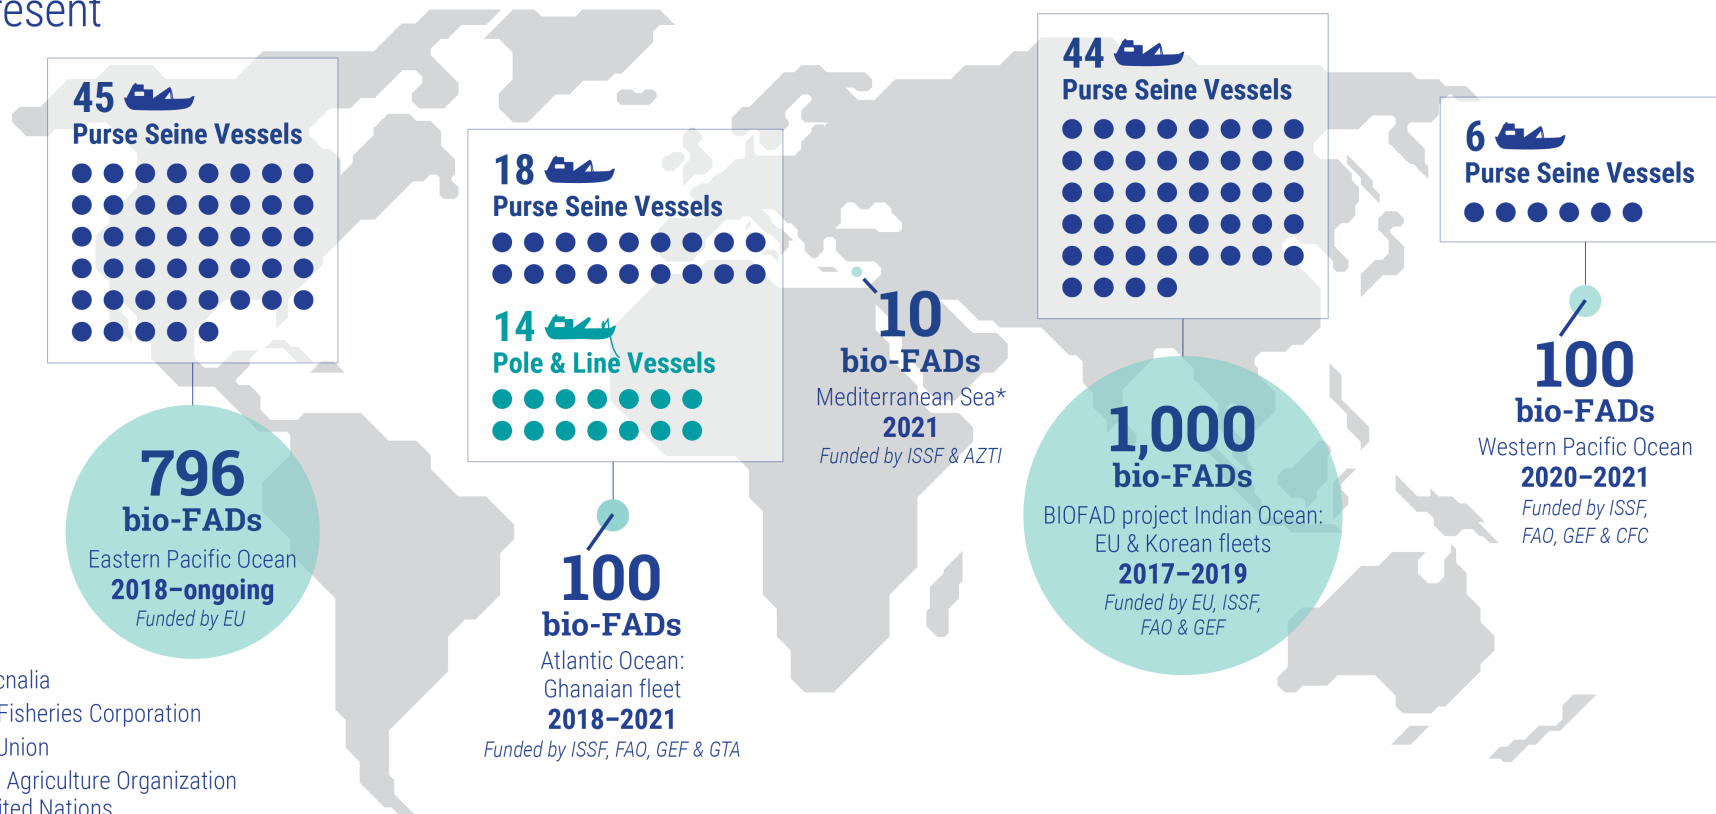

BioFADs: New Trials and Large-Scale Deployment

2018–Present

AZTI = AZTI Tecnalia
 CFC = Caroline Fisheries Corporation
 EU = European Union
 FAO = Food and Agriculture Organization of the United Nations
 GEF = Global Environment Facility
 GTA = Ghanaian Tuna Association

*With ICM-CSIC and FAO-GEF Common Oceans Project