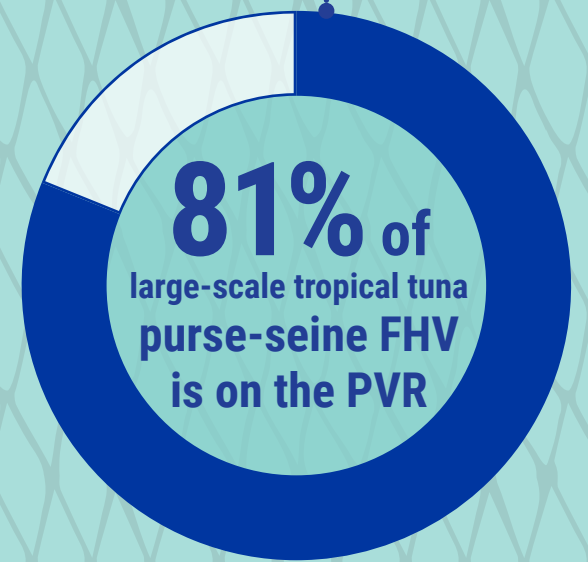

Total global tropical tuna catch:*

Large-scale purse-seine vessels capture about **69%** of the world's tropical tuna catch.*

*Does not include albacore and bluefin tuna.

Of these, 503

are registered on ISSF's

ProActive Vessel Register (PVR)

They have a combined fishing capacity of over **701,000 m³**.

These represent **74%** of all purse-seine vessels that fish tropical tuna – in number of vessels – and **81%** in **Fish Hold Volume (FHV)**.