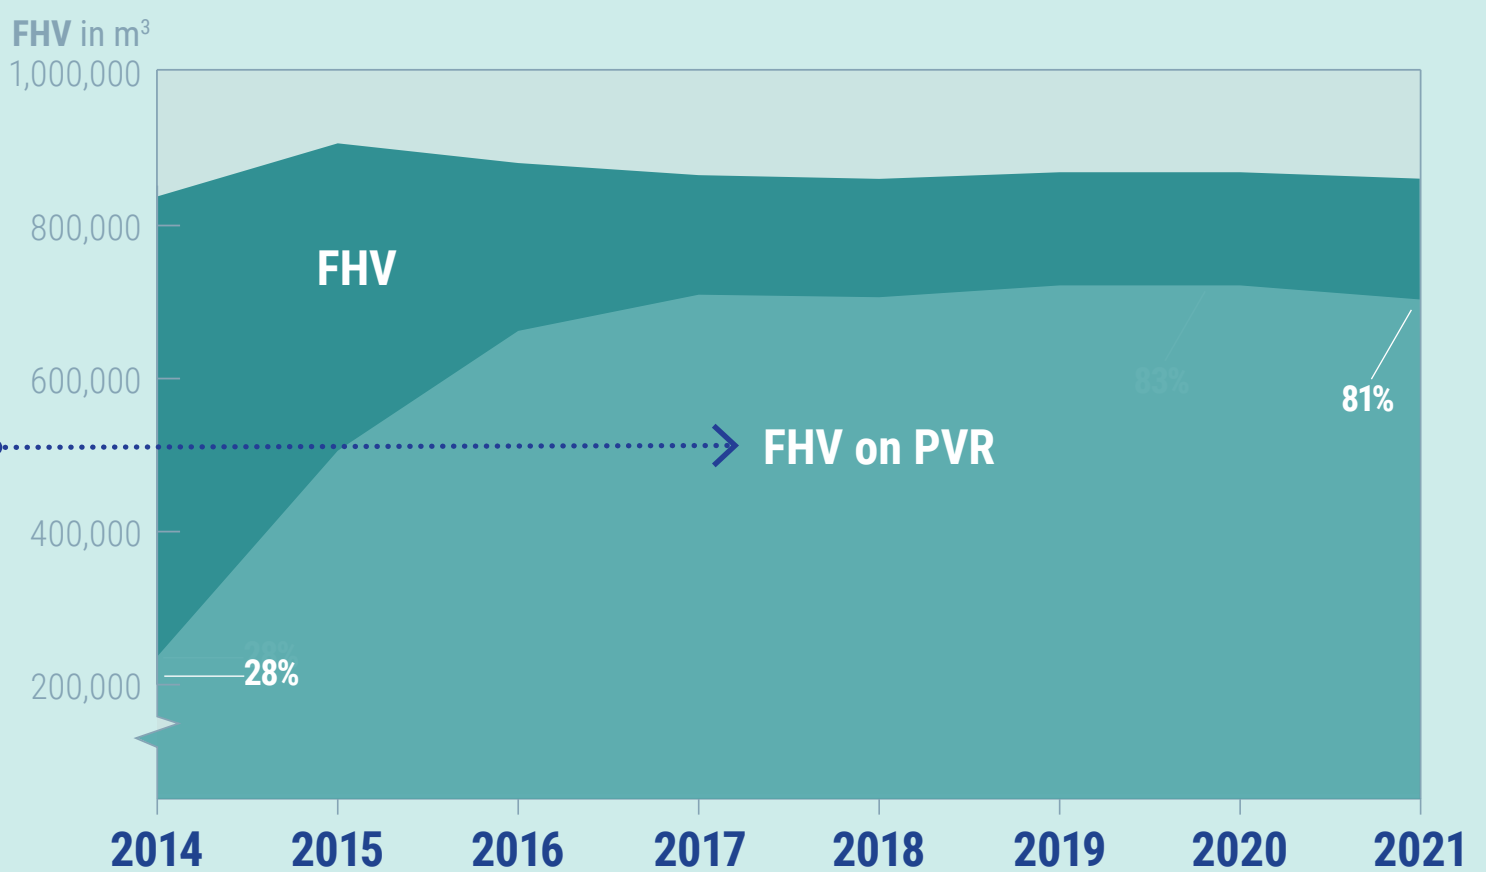

ProActive Vessel Register (PVR)

They have a combined fishing capacity of over **701,000 m³**.

These represent **74%** of all purse-seine vessels that fish tropical tuna – in number of vessels – and **81%** in **Fish Hold Volume (FHV)**.

LARGE-SCALE PURSE-SEINE VESSELS FISHING FOR TROPICAL TUNAS

Change in total Fish Hold Volume (FHV) 2014–2021

Transparency has increased.

Download the Purse Seine Snapshot Report

[ISSF 2021-12: A Snapshot of the Large-Scale Tropical Tuna Purse Seine Fishing Fleets as of July 2021](#)