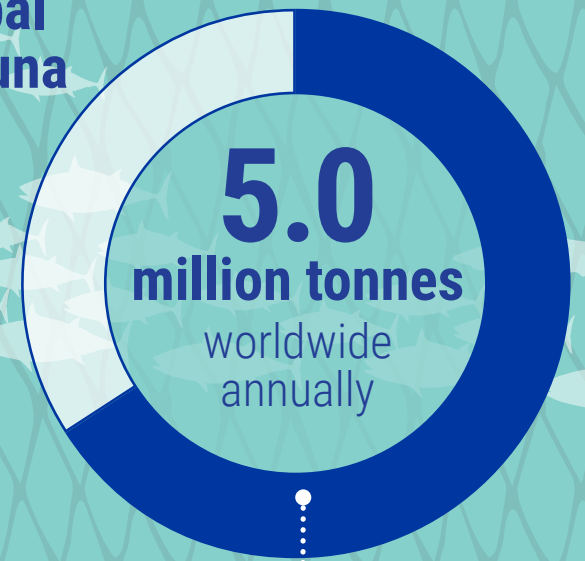

Large-Scale Purse-Seine Vessels

Fishing for Tropical Tuna

678

of all known purse seiners are **large-scale vessels** fishing for **tropical tunas**.

They have a combined fishing capacity of over **865,000 cubic meters (m³)**.

Total global tropical tuna catch:*

Large-scale purse-seine vessels capture about **69%** of the world's tropical tuna catch.*

*Does not include albacore and bluefin tuna.

Of these, 503

are registered on ISSF's