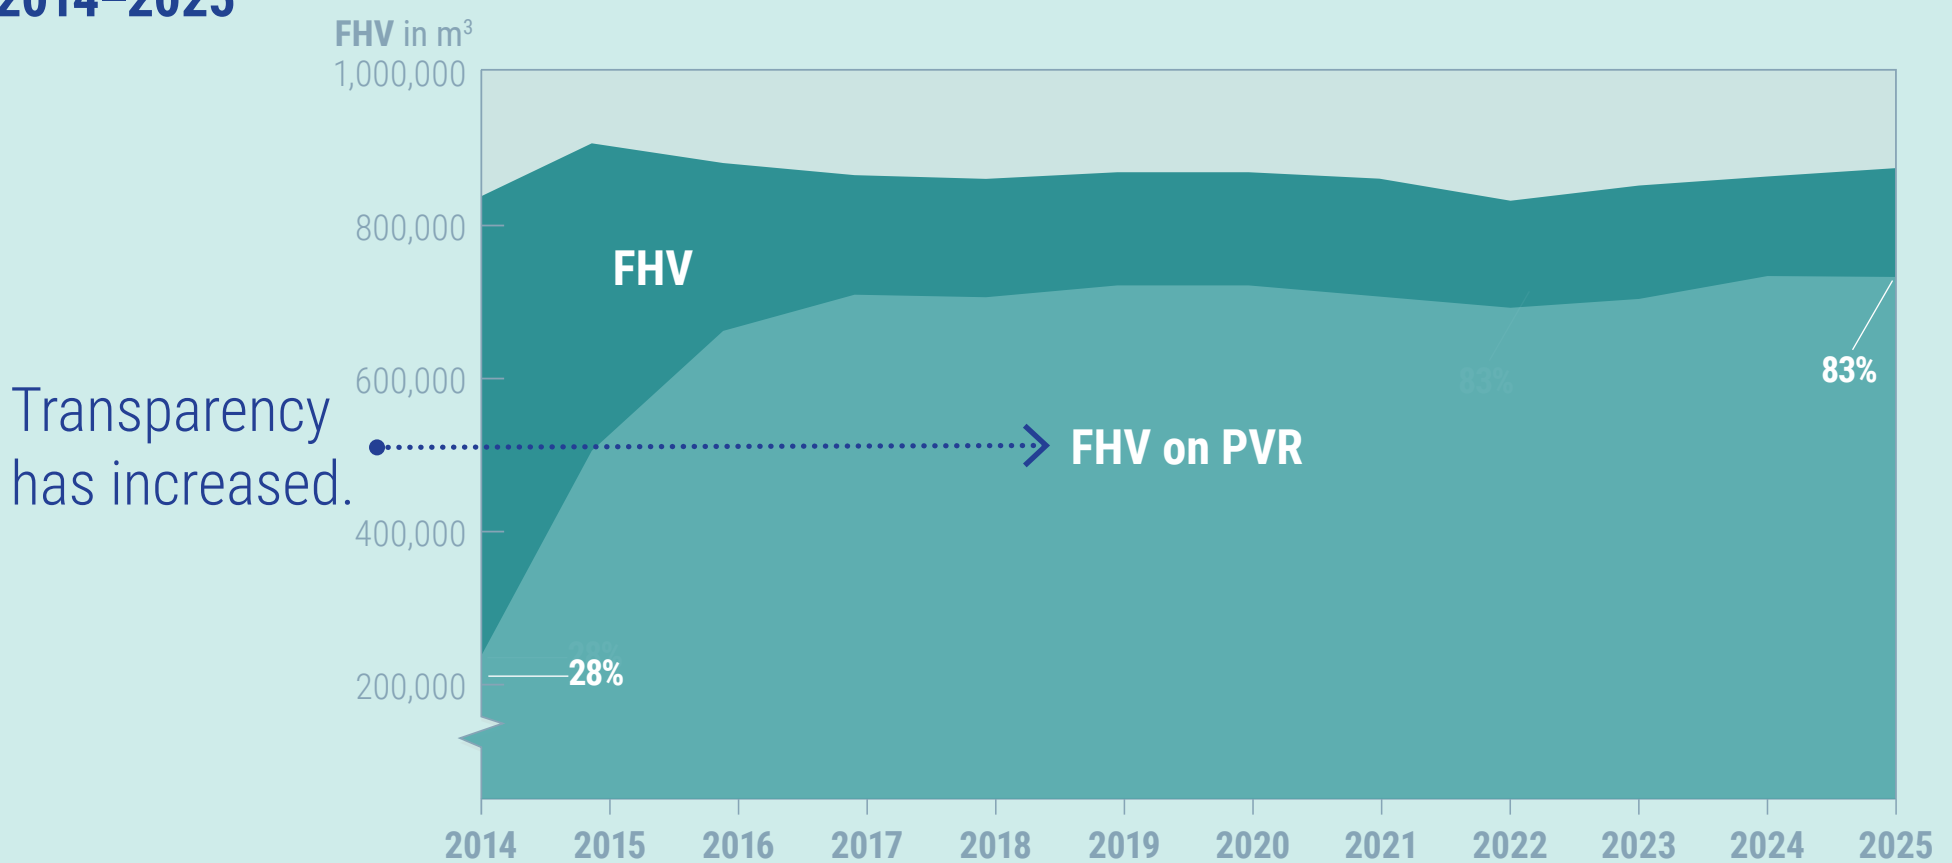

LARGE-SCALE PURSE-SEINE VESSELS FISHING FOR TROPICAL TUNAS

Change in total Fish Hold Volume (FHV) 2014–2025

Download the Purse Seine Snapshot Report

[ISSF 2025-09: A Snapshot of the Large-Scale Tropical Tuna Purse Seine Fishing Fleets as of June 2025](#)