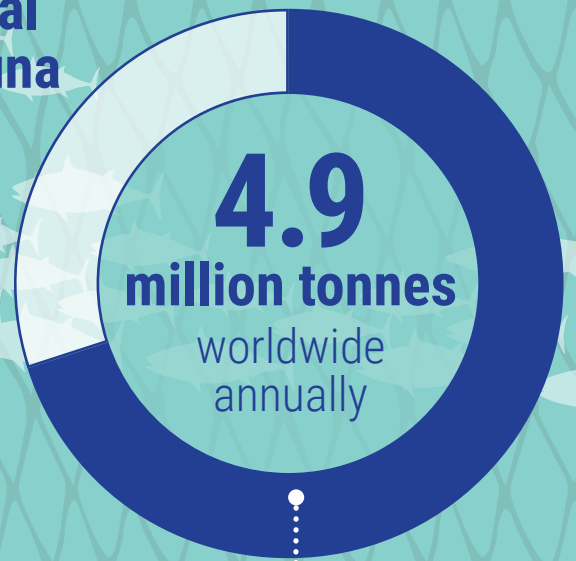

Large-Scale Purse-Seine Vessels

Fishing for Tropical Tuna

675

of all known purse seiners are **large-scale vessels** fishing for **tropical tunas**.

They have a combined fishing capacity of over **864,000 cubic meters (m³)**.

Total global tropical tuna catch:*

Large-scale purse-seine vessels capture about **69%** of the world's tropical tuna catch.*
*Does not include albacore and bluefin tuna.

Of these, 498

are registered on ISSF's **ProActive Vessel Register (PVR)**.