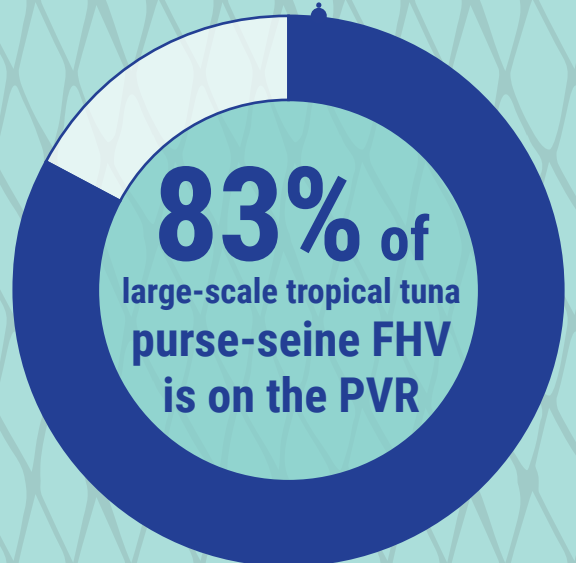

Large-Scale Purse-Seine Vessels

Fishing for Tropical Tuna

675

of all known purse seiners are **large-scale vessels** fishing for **tropical tunas**.

They have a combined fishing capacity of over **864,000 cubic meters (m³)**.

Total global tropical tuna catch:*

Large-scale purse-seine vessels capture about **69%** of the world's tropical tuna catch.*
*Does not include albacore and bluefin tuna.

Of these, 498

are registered on ISSF's **ProActive Vessel Register (PVR)**.

They have a combined fishing capacity of over **715,000 m³**.

These represent **74%** of all purse-seine vessels that fish tropical tuna – in number of vessels – and **83%** in **Fish Hold Volume (FHV)**.

LARGE-SCALE PURSE-SEINE VESSELS FISHING FOR TROPICAL TUNAS

Change in total Fish Hold Volume (FHV) 2014–2025

Download the Purse Seine Snapshot Report

[ISSF 2025-09: A Snapshot of the Large-Scale Tropical Tuna Purse Seine Fishing Fleets as of June 2025](#)